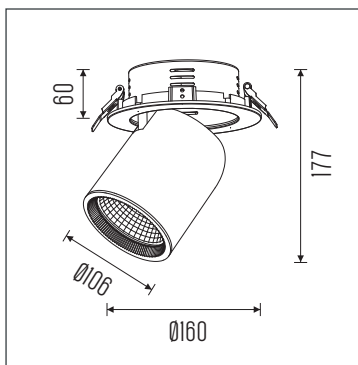

# EDDA REC.

The Edda Recessed is an extremely flexible, fully adjustable semi-recessed spotlight. Hidden in the ceiling or pointed on the object you want, this fixture is a great choice for shopwindows, illumination of wall objects or just as main lighting in retail environments. Combine with Edda track fixtures for an eye-catching result.

RECESSED LUMINAIRES

Adjustability : 350° rotational and 90° tiltable  
 Cut-out : Ø 145mm  
 CCT : 2700K - 5700K  
 CRI : (RA) >90, (RA) >97, (RA) >80  
 Chromaticity tolerance : 3  
 Luminous flux : max. 3500Lm  
 Connected load : max. 30W  
 System efficiency : max. 137Lm/W

Electrical Safety Class : Class II  
 Optic : Facet anodized aluminum reflector  
 15°, 30°, 45°, 60°  
 Mains voltage : 220-240V / 50-60Hz  
 Max. ambient temperature : 35°C  
 Ingress protection : IP20  
 Net. weight : 1.30Kg  
 Warranty : 5 years