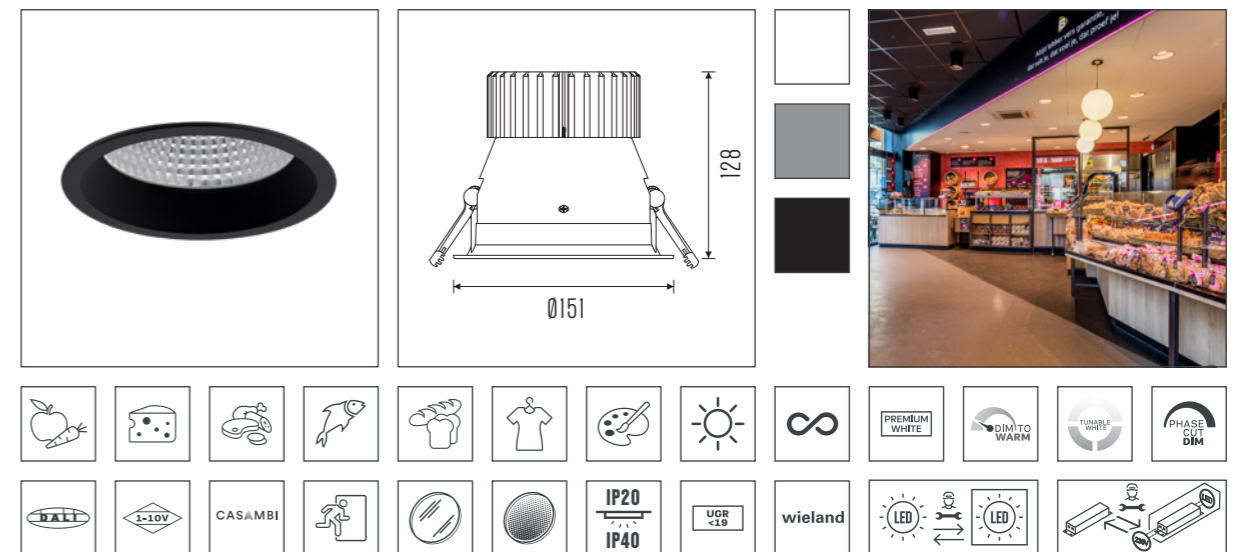

BALDR L.

Cut-out	: Ø140mm	Optic	: Facet anodized aluminum reflector 45°
CCT	: 2700K - 5700K	Mains voltage	: 220-240V / 50-60Hz
CRI	: (RA) >90, (RA) >97, (RA) >80	Max. ambient temperature	: 35°C
Chromaticity tolerance	: 3	Ingress protection	: IP40 from optical side
Luminous flux	: max. 4500Lm	Net. weight	: 0.86Kg
Connected load	: max. 38.5W	Warranty	: 5 years
System efficiency	: max. 132Lm/W		
Electrical Safety Class	: Class II		

Go to full specs