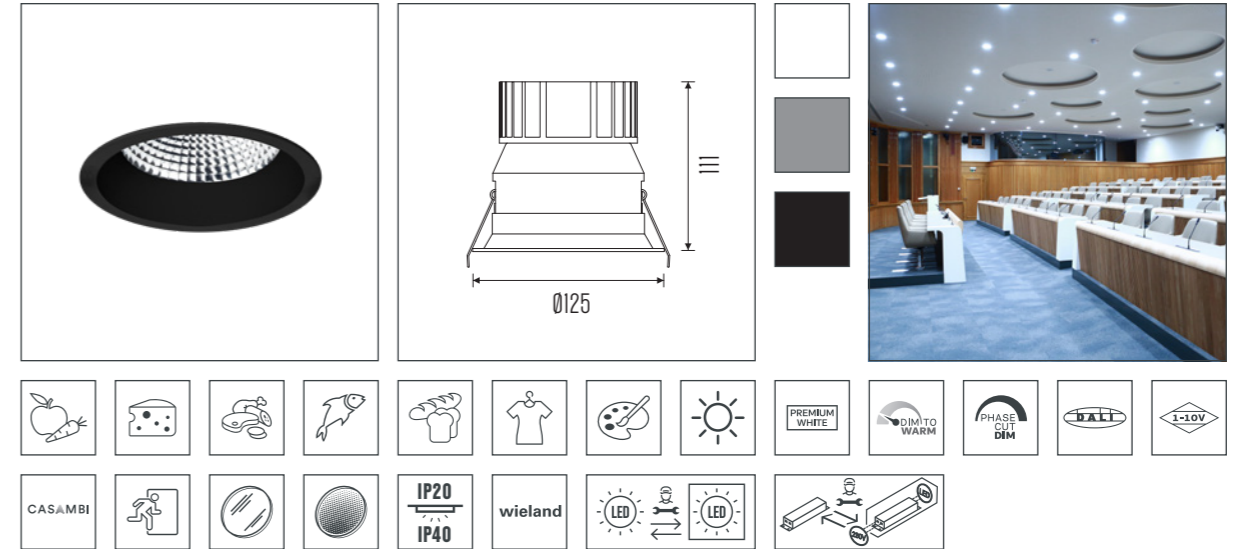

## MULTIFUNCTIONAL ALL-ROUNDER.

This recessed downlight is used for multifunctional lighting. Perfect for workspaces en spaces where meetings and presentations are held. With the various options, such as dim-to-warm and tunable white you can smoothly change the colour temperature and therefore the atmosphere of the entire room.

### BALDR S.

Cut-out	: Ø115mm	Optic	: Facet anodized aluminum reflector 50°
CCT	: 2700K - 5700K	Mains voltage	: 220-240V / 50-60Hz
CRI	: (RA) >90, (RA) >97, (RA) >80	Max. ambient temperature	: 35°C
Chromaticity tolerance	: 3	Ingress protection	: IP40 from optical side
Luminous flux	: max. 2500Lm	Net. weight	: 0.50Kg
Connected load	: max. 18.5W	Warranty	: 5 years
System efficiency	: max. 127Lm/W		
Electrical Safety Class	: Class II		