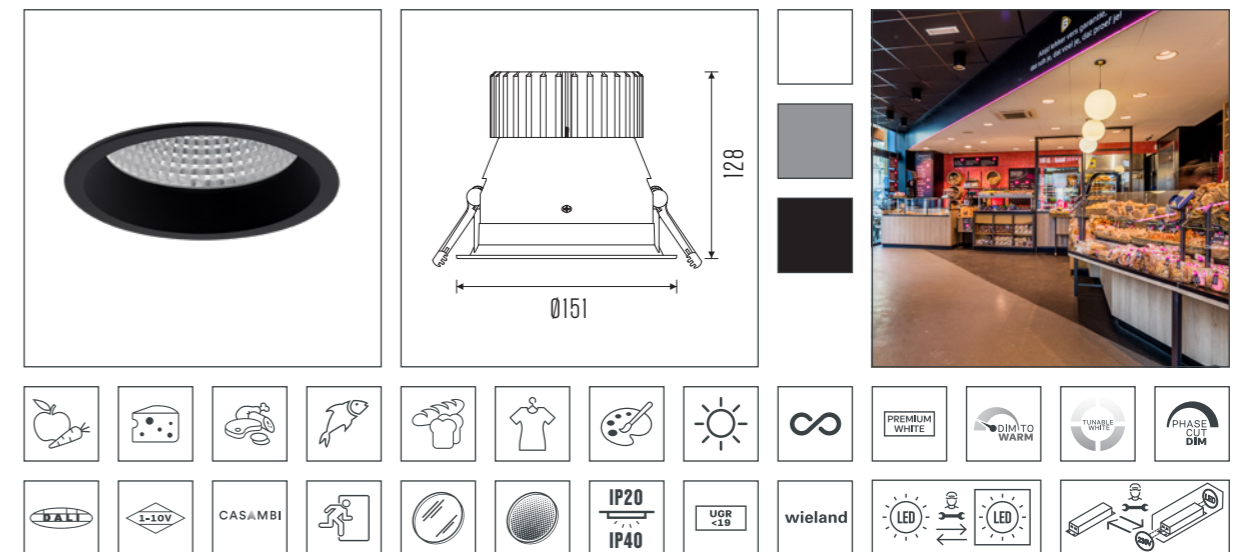

BALDR.

BALDR S.

Cut-out	: Ø115mm	Optic	: Facet anodized aluminum reflector 50°
CCT	: 2700K - 5700K	Mains voltage	: 220-240V / 50-60Hz
CRI	: (RA) >90, (RA) >97, (RA) >80	Max. ambient temperature	: 35°C
Chromaticity tolerance	: 3	Ingress protection	: IP40 from optical side
Luminous flux	: max. 2500Lm	Net. weight	: 0.50Kg
Connected load	: max. 18.5W	Warranty	: 5 years
System efficiency	: max. 127Lm/W		
Electrical Safety Class	: Class II		

[Go to full specs](#)

MULTIFUNCTIONAL ALL-ROUNDER.

This recessed downlight is used for multifunctional lighting. Perfect for workspaces en spaces where meetings and presentations are held. With the various options, such as dim-to-warm and tunable white you can smoothly change the colour temperature and therefore the atmosphere of the entire room.

BALDR L.

Cut-out	: Ø140mm	Optic	: Facet anodized aluminum reflector 45°
CCT	: 2700K - 5700K	Mains voltage	: 220-240V / 50-60Hz
CRI	: (RA) >90, (RA) >97, (RA) >80	Max. ambient temperature	: 35°C
Chromaticity tolerance	: 3	Ingress protection	: IP40 from optical side
Luminous flux	: max. 4500Lm	Net. weight	: 0.86Kg
Connected load	: max. 38.5W	Warranty	: 5 years
System efficiency	: max. 132Lm/W		
Electrical Safety Class	: Class II		