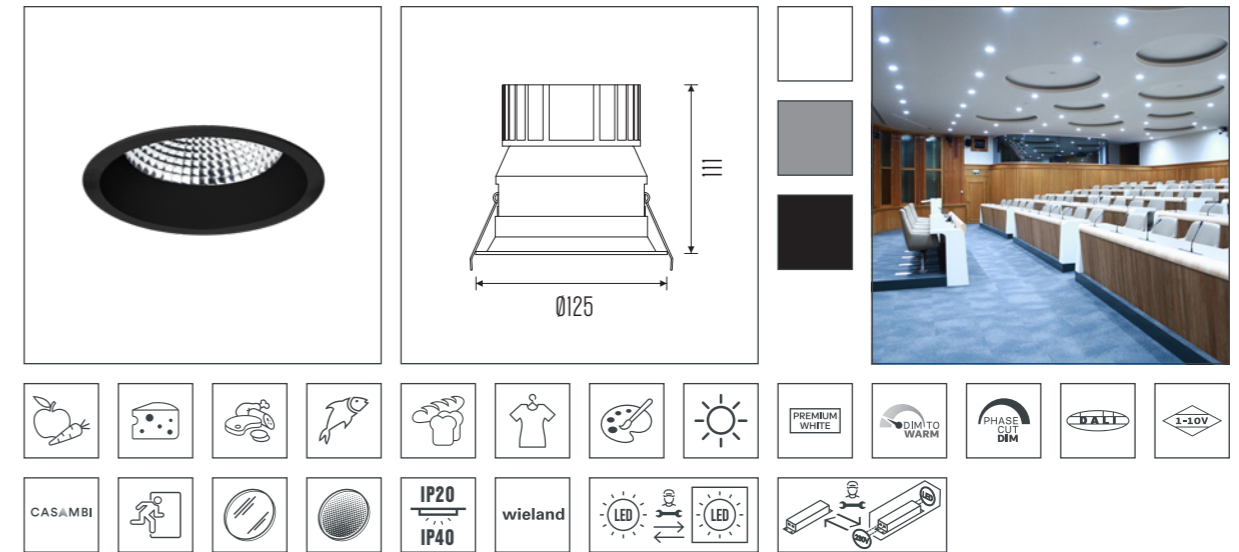

BALDR.

BALDR S.

Cut-out	: Ø115mm	Optic	: Facet anodized aluminum reflector 50°
CCT	: 2700K - 5700K	Mains voltage	: 220-240V / 50-60Hz
CRI	: (RA) >90, (RA) >97, (RA) >80	Max. ambient temperature	: 35°C
Chromaticity tolerance	: 3	Ingress protection	: IP40 from optical side
Luminous flux	: max. 2500Lm	Net. weight	: 0.50Kg
Connected load	: max. 18.5W	Warranty	: 5 years
System efficiency	: max. 127Lm/W		
Electrical Safety Class	: Class II		

[Go to full specs](#)

MULTIFUNCTIONAL ALL-ROUNDER.

This recessed downlight is used for multifunctional lighting. Perfect for workspaces en spaces where meetings and presentations are held. With the various options, such as dim-to-warm and tunable white you can smoothly change the colour temperature and therefore the atmosphere of the entire room.

BALDR L.

Cut-out	: Ø140mm	Optic	: Facet anodized aluminum reflector 45°
CCT	: 2700K - 5700K	Mains voltage	: 220-240V / 50-60Hz
CRI	: (RA) >90, (RA) >97, (RA) >80	Max. ambient temperature	: 35°C
Chromaticity tolerance	: 3	Ingress protection	: IP40 from optical side
Luminous flux	: max. 4500Lm	Net. weight	: 0.86Kg
Connected load	: max. 38.5W	Warranty	: 5 years
System efficiency	: max. 132Lm/W		
Electrical Safety Class	: Class II		