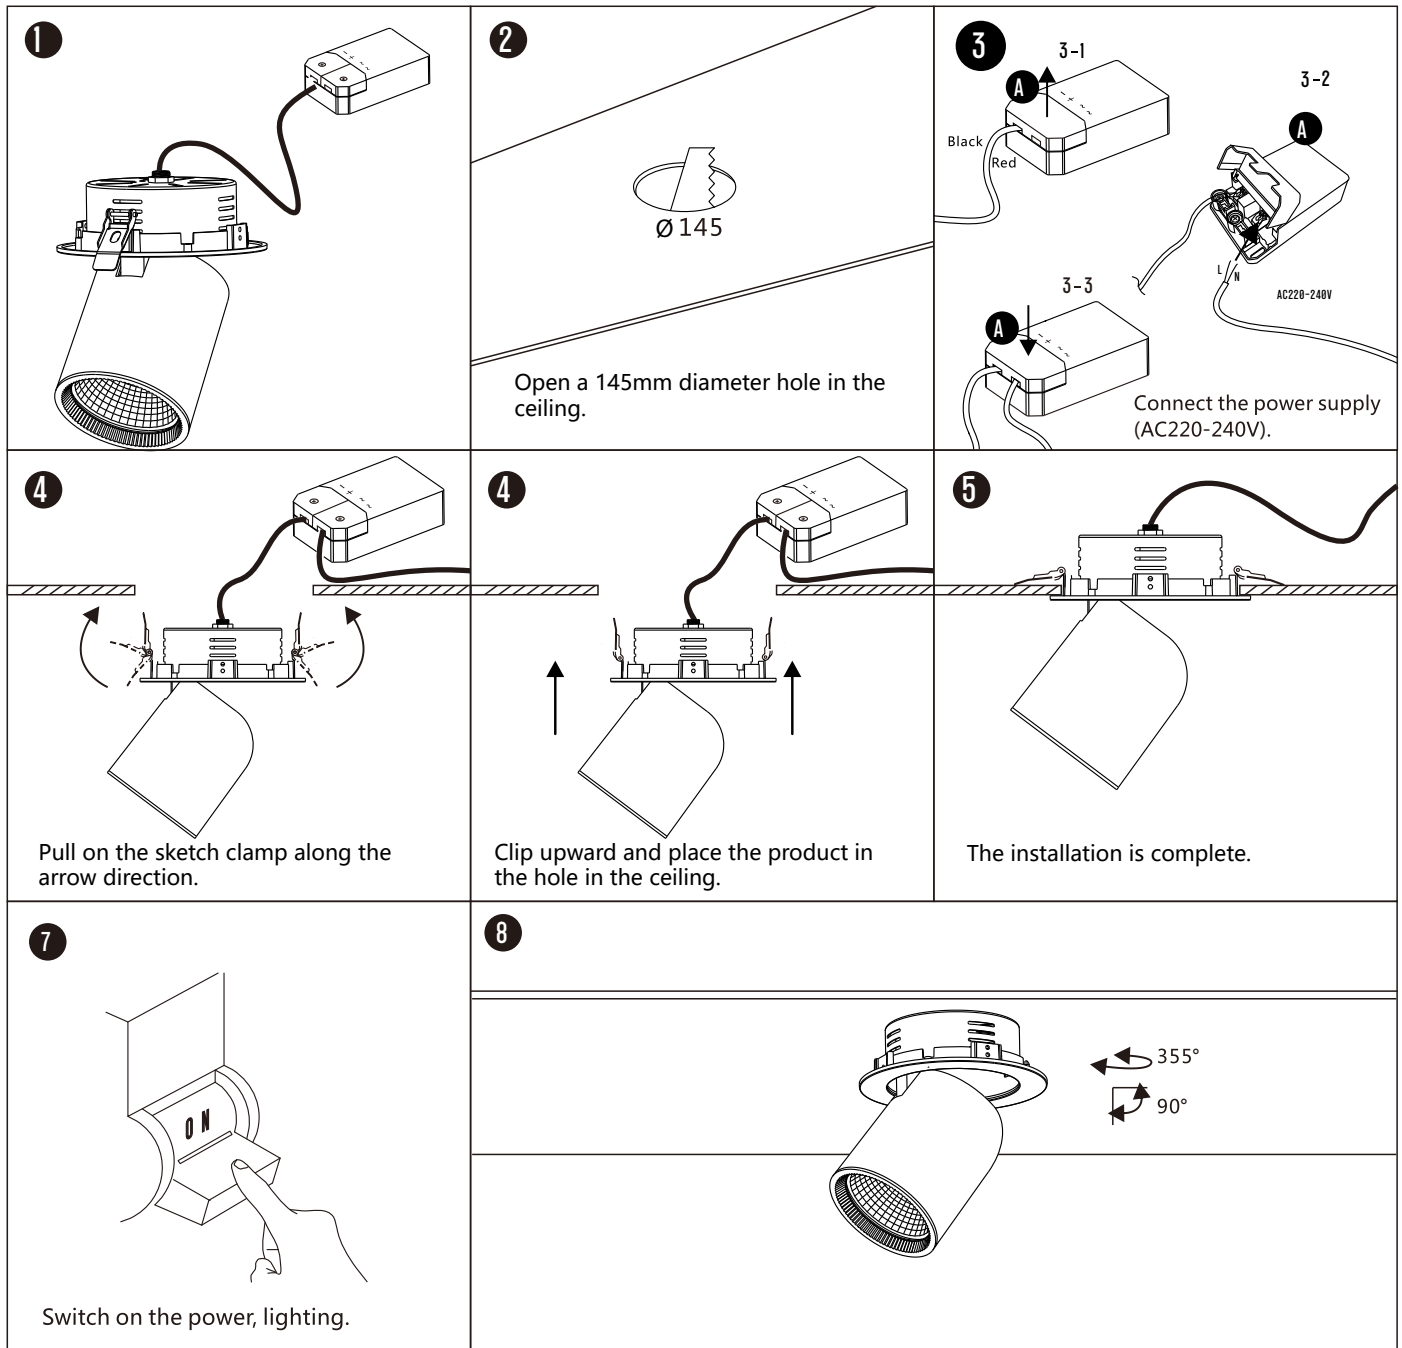

## EDDA REC

Do not operate with power supply connected.

AC220-240V | 50/60Hz | IP20 | Die cast | Adjustable