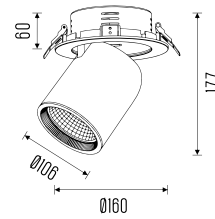

## EDDA REC

Do not operate with power supply connected.

AC220-240V | 50/60Hz | IP20 | Die cast | Adjustable