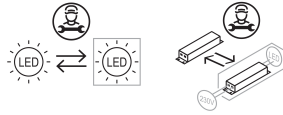

## EDDA REC

Do not operate with power supply connected.

AC220-240V | 50/60Hz | IP20 | Die cast | Adjustable